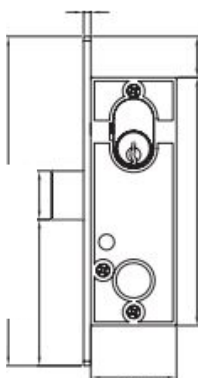

SKU: 1094

DOOR LOCK MODEL 01

Door lock without handles
Herralum.

- Finish: Beige, white, brown, champagne, gray, shiny champagne, black, and satin.
- Material: Tropicalized steel body and aluminum lids.
- Sales unit: 25 pcs.
- Attachments: Includes lock and key set.