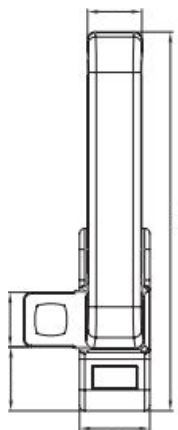

SKU: 1231

UNIVERSAL HANDLE FOR PROJECTION WINDOW

Universal handle for
European-style projection
window.

- Finishes: White, Gray, Black, Satin
- Material: Aluminum
- Sales unit: 10 pieces

**TEMPERED
GLASS EXPERTS**