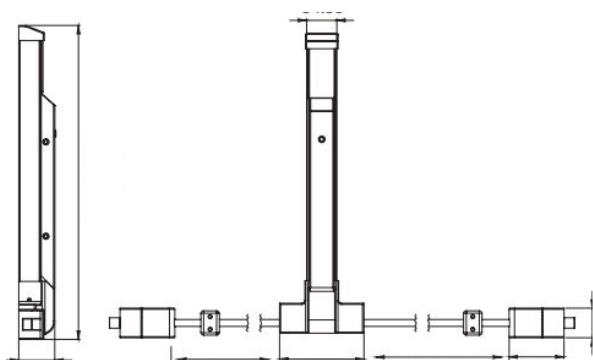

SKU: 1059

UNIVERSAL TYPE ANTI-PANIC BAR

Universal panic bar (Right or left) with upper and lower bolts, for emergency doors and solid metal or wood doors. Designed for single or double installation. ** The bar is adjustable to the measurements of your door.

- Finish: Satin
- Material: Stainless Steel AISI 304
- Special Features: Available only in line sizes / Measurements in mm. Installation of a bar system per leaf is required.
- Sales unit: 1 piece

**TEMPERED
GLASS EXPERTS**