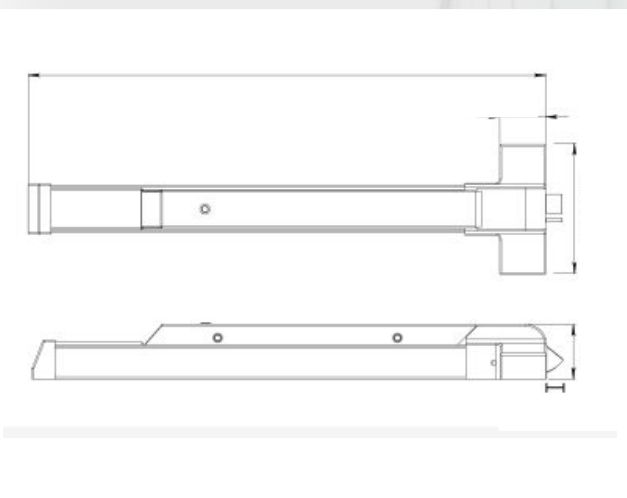

SKU: 1086

SIMPLE UNIVERSAL TYPE ANTI-PANIC BAR

Universal single panic bar (Right or left) for emergency doors and solid metal or wood doors.

****The bar is adjustable to the size of your door.**

- Finish: Satin
- Material: Stainless Steel AISI 304
- Special Features: Available only in line measurements / Measurements in mm. The installation of a bar system per leaf is required.
- Sales unit: 1 kit