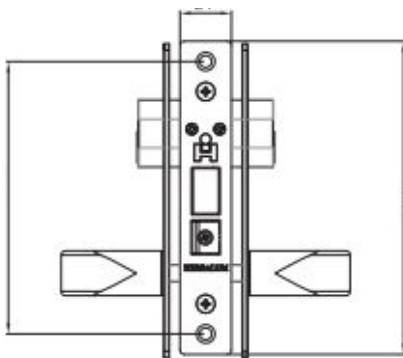

SKU: 1096000

DOOR LOCK MODEL 02

Double-handle Herralum plate, with key-to-key cylinder for doors with a design that aids in better cylinder installation, preventing screws from coming loose.

- Finish: Beige, white, bronze, brown, cherry, champagne, shiny champagne, gray, bone, black, walnut, gold, and satin.
- Material: Steel and zamak body with a zamak cylinder.
- Sales unit: 20pcs.
- Special Features: Cylinder replacement sold separately KEY: 1096CIL
- Attachments: Includes key set.