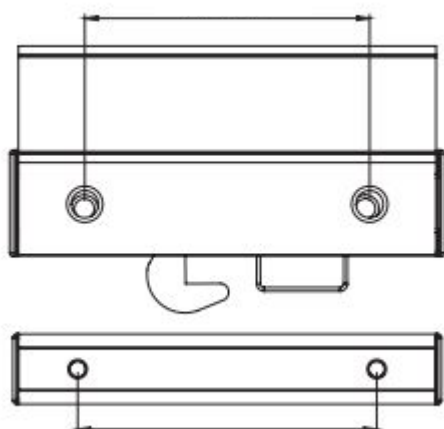

SKU: 2020012

ECONOMICAL SLIDE DOOR HANDLE 12 CM

Economical 12cm handle for sliding doors, with internal latch-type bolt and smooth handle with brown Formica cover.

- Finishes: Natural, E200, E400, White
- Material: Aluminum 6063 T-5
- Sales unit: 25 pieces
- Special Features: Install with galvanized screw
- Attachments: Includes screws.