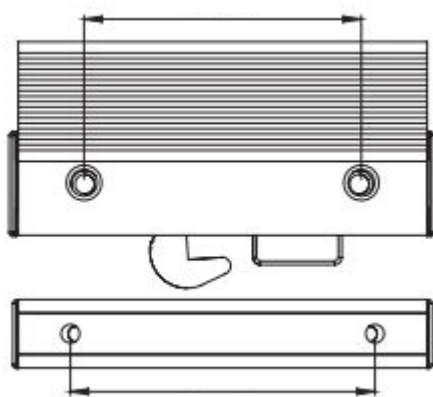

SKU: 2021012

RIBBED SLIDE DOOR HANDLE

12 CM

Ribbed handle of 12cm for sliding doors, with interior lock like a parrot bolt and ribbed handle.

- Finishes: Natural, E200, E400, White
- Material: Aluminum 6063 T-5
- Sales unit: 25 pieces
- Special Features: Install with galvanized screw
- Attachments: Includes screws.