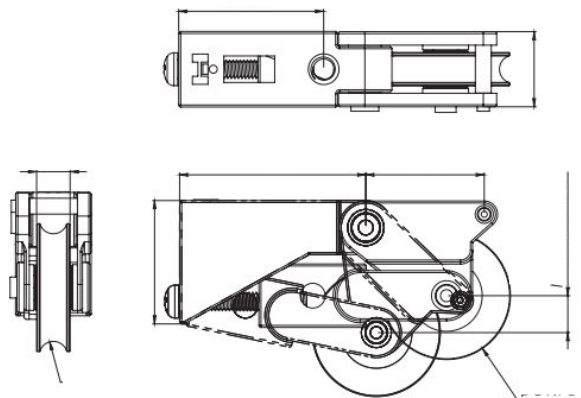

### 1.25" S/T ADJUSTABLE TROLLEY CASTER WHEELS

Adjustable trolley with imported 1 1/4" nylon bearing without screw. For 3" sliding line from Cuprum.

- Finishes: Tropicalized
- Material: Zamak
- Sales unit: 100 pieces
- Maximum Weight: 25 Kg per bearing