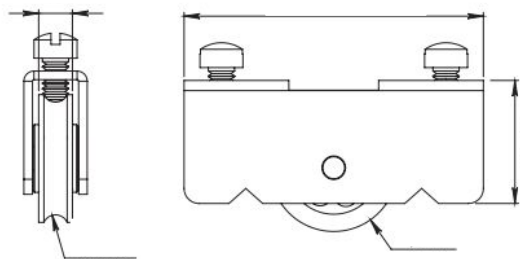

SKU: 1098000NI

SHOWCASE TROLLEY

Sheet metal trolley for display case, with imported brass bearing.

- Material: 18-gauge aluminum sheet
- Sales unit: 200 pieces
- Maximum Weight: 20 kg per bearing

TEMPERED
GLASS EXPERTS