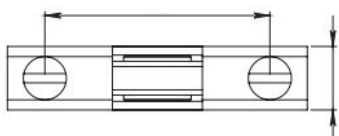

SKU: 1098000NI

SHOWCASE TROLLEY

Sheet metal trolley for display case, with imported brass bearing.

- Material: 18-gauge aluminum sheet
- Sales unit: 200 pieces
- Maximum Weight: 20 kg per bearing

TEMPERED
GLASS EXPERTS