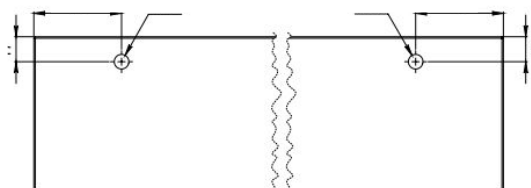

SKU: 132900100

CANCEL 1301 TRUCK WITH DRILLED GLASS

Wheelbarrow with imported bearing, for Río Bravo Type II shower enclosure with 6mm drilled glass.

- Finish: Natural
- Material: Aluminum
- Sales unit: 1 kit - 4 pieces
- Maximum Weight: 30 Kg per bearing