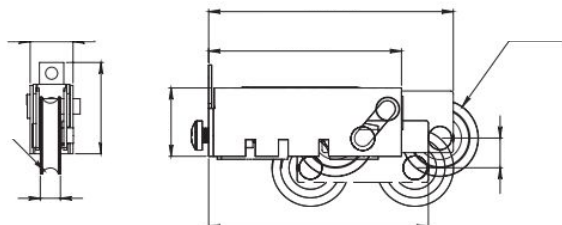

SKU: 2130114NI

1 1/4" DOUBLE BEARING TANDEM TRUCK

Tandem double nylon ball bearing wheel, imported, 1 1/4".
For Cuprum sliding 3" line.

- Finish: Tropicalized
- Material: 18-gauge carbon steel sheet
- Sales unit: 40 pieces
- Maximum Weight: 50 kg - 25 kg per bearing