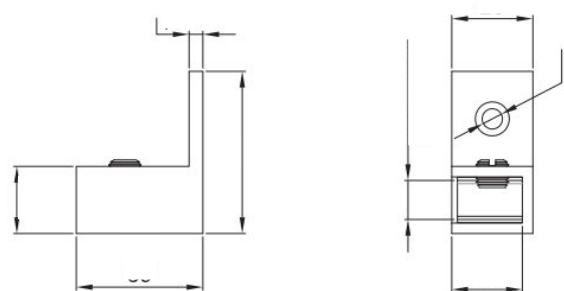

## **LEFT GLASS-WALL SQUARE CONNECTOR**

Glass-to-wall left angle connector.

- **Special Features:** Request the technical data sheet for the angle connectors from your HERRALUM sales representative or from our technical advisory department.