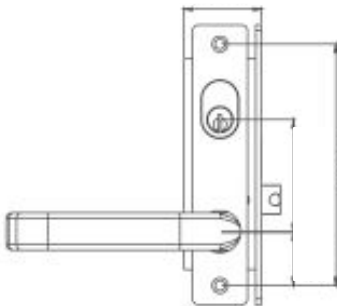

SKU: 1096001

DOOR LOCK WITH DOUBLE HANDLE

Double-handle Herralum plate with key-to-key cylinder for doors with aluminum profiles.

- Finish: Beige, white, bronze, brown, cherry, champagne, shiny champagne, gray, bone, black, walnut, gold, and satin.
- Material: Galvanized steel body and aluminum cylinder.
- Sales unit: 20 pcs.
- Special Features: Ergonomic handles and optimized design for better fixation.
- Attachments: Includes key set.