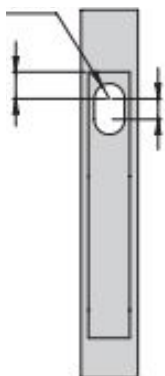

SKU: 1099

DOOR LOCK MODEL 04

Herralum handle pull plate, with key-key cylinder

- Finish: Beige, white, bronze, brown, champagne, shiny champagne, gray, bone, black, walnut, gold, and satin.
- Material: Inner body in tropicalized steel sheet and stainless steel components.
- Sales unit: 10 pcs.
- Special Features: Compatible with electric strike 2234. Includes key set, strike for bolt, and screws.