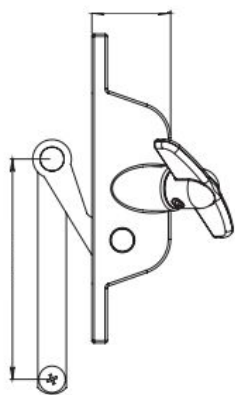

SKU: 1040

WINDOW OPERATOR BUTTERFLY CRANK HANDLE

Luxury butterfly-type operator for louver.

- Finishes: White, Bronze, Brown, Champagne, Bone, Gray, Black.
- Material: Aluminum.
- Unit of Sale: 25 pieces.
- Special Features: Install with stainless steel screw.
- Attachments: Includes screws.