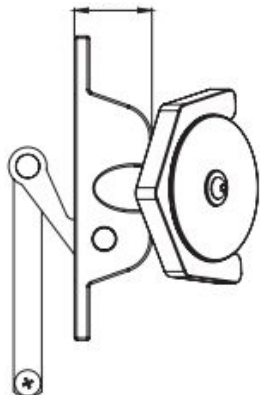

SKU: 1042

WINDOW OPERATOR 01

Luxury pulley-type operator for louvers. Compatible with ball chain 2044.

- Finishes: White, Brown, Gray, Bone, Black
- Material: Aluminum.
- Sales unit: 25 pieces.
- Special Features: Install with stainless steel screw.
- Attachments: Includes screws.