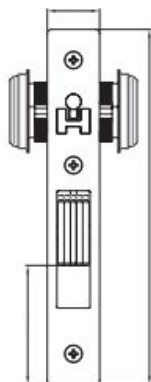

**SKU: 1123**

## **DOOR LOCK MODEL 05**

Adams Rite type hook plate, swing door plate frame Panorama Series 1.750" Cuprum brand. It can be installed with Herculite baseboard or on iron doors.

- Finish: Beige, white, brown, champagne, shiny champagne, gray, bone, and black.
- Material: Galvanized steel body and stainless steel lids.
- Sales unit: 20 pcs.
- Special Features: Plate manufactured under international quality standards, ensuring optimal performance and durability.
- Attachments: Includes aluminum strike plates, cylinders, and keys.