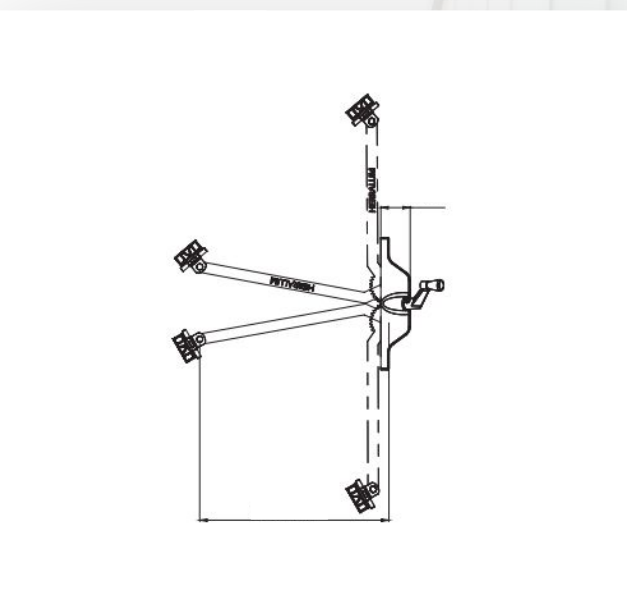

SKU: 1183

AWNING WINDOW REPLACEMENT OPERATOR.

Rotary double-arm operator for Eurovent Cuprum Series 70 projection window.

- Finishes: White, Gray, and Black.
- Material: Aluminum.
- Sales unit: 5 pieces.
- Attachments: Includes stainless steel guides and screws.