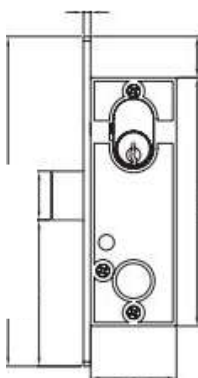

TEMPERED
GLASS EXPERTS

5200 NTE Mesa ST-D108, El Paso, TX

+1 915-257-1009

temperedglassexperts@gmail.com

SKU: 1096000

DOOR LOCK MODEL 02

Double-handle Herralum plate, with key-to-key cylinder for doors with a design that aids in better cylinder installation, preventing screws from coming loose.