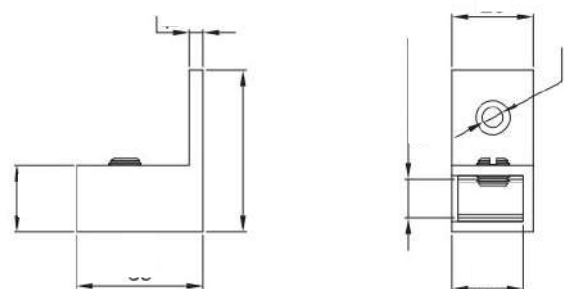

**TEMPERED
GLASS EXPERTS**

5200 NTE Mesa ST-D108, El Paso, TX

+1 915-257-1009

temperedglassexperts@gmail.com

SKU: 1147003SA

LEFT GLASS-WALL SQUARE CONNECTOR

Glass-to-wall left angle connector.

- **Special Features:** Request the technical data sheet for the angle connectors from your HERRALUM sales representative or from our technical advisory department.