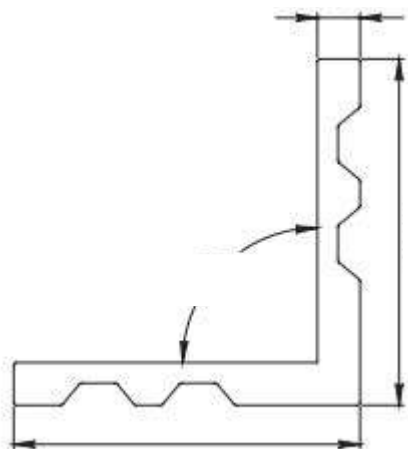

10mm wide drilled corner
bracket for shower enclosure
and aluminum frames.

- Finishes: Natural
- Material: Aluminum 6061
- Sales unit: 1000 pieces

**TEMPERED
GLASS EXPERTS**

5200 NTE Mesa ST-D108, El Paso, TX