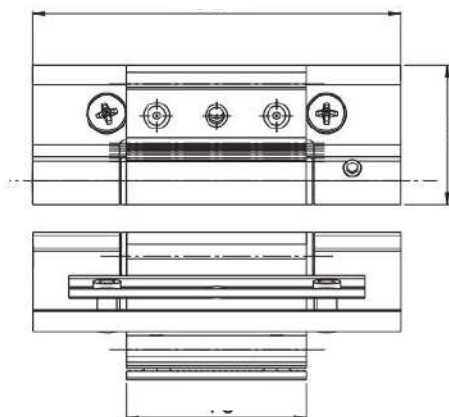

TEMPERED
GLASS EXPERTS

5200 NTE Mesa ST-D108, El Paso, TX

+1 915-257-1009

temperedglassexperts@gmail.com