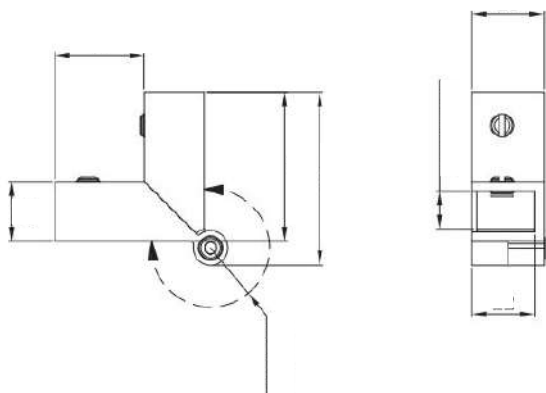

**TEMPERED
GLASS EXPERTS**

5200 NTE Mesa ST-D108, El Paso, TX

+1 915-257-1009

temperedglassexperts@gmail.com