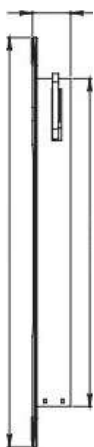

- Finishes: Black, White, Natural, Shiny Natural, Champagne
- Material Exterior aluminum body and interior zamak
- Unit of Sale 20 pieces
- Special Features: * Install with stainless steel screw.
- Attachments: Includes screws.

**TEMPERED
GLASS EXPERTS**

5200 NTE Mesa ST-D108, El Paso, TX

+1 915-257-1009

temperedglassexperts@gmail.com