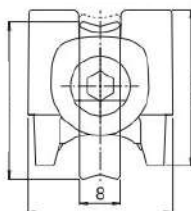

- Material: Polyamide 6, 30% fiberglass
- Sales unit: 50 pieces
- Maximum Weight: 90kg per pair (10,000 cycles)

**TEMPERED
GLASS EXPERTS**

5200 NTE Mesa ST-D108, El Paso, TX

+1 915-257-1009

temperedglassexperts@gmail.com