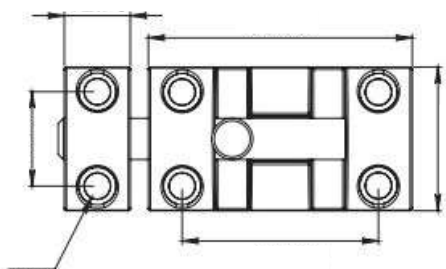

TEMPERED
GLASS EXPERTS

5200 NTE Mesa ST-D108, El Paso, TX

+1 915-257-1009

temperedglassexperts@gmail.com