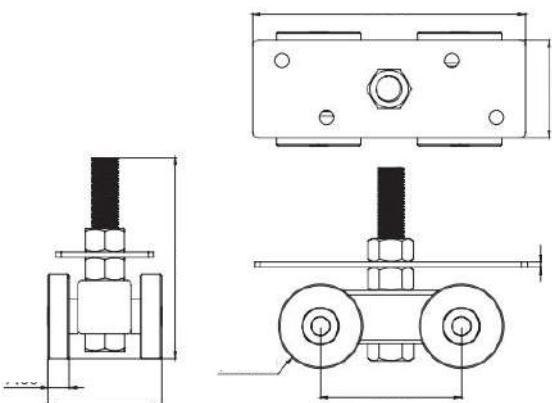

**TEMPERED
GLASS EXPERTS**

5200 NTE Mesa ST-D108, El Paso, TX

+1 915-257-1009

temperedglassexperts@gmail.com