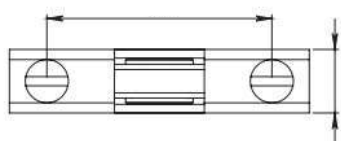

**TEMPERED
GLASS EXPERTS**

5200 NTE Mesa ST-D108, El Paso, TX

+1 915-257-1009

temperedglassexperts@gmail.com