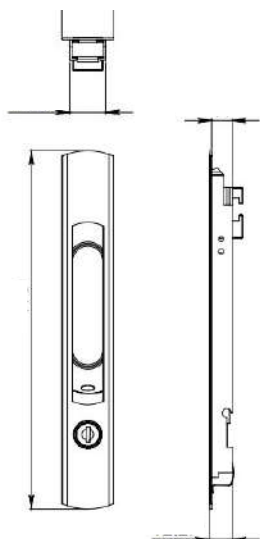

SKU: 3001002

DOOR LOCK MODEL 15

Sliding duo lock for flush installation.

- Finishes: Black, Silver, White
- Special Features: Manual function with key. For traditional and European lines.
- Sales unit: 10 pieces

**TEMPERED
GLASS EXPERTS**

5200 NTE Mesa ST-D108, El Paso, TX

+1 915-257-1009

temperedglassexperts@gmail.com