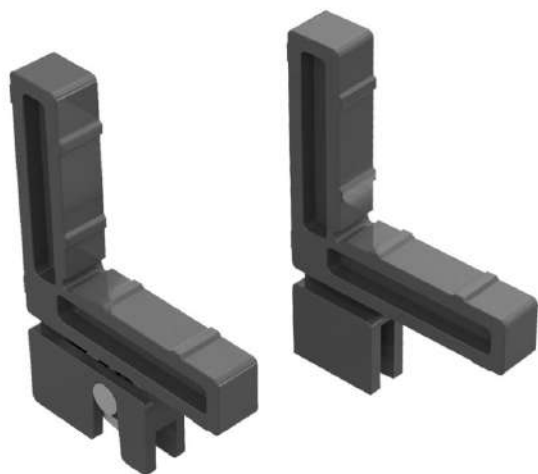

SKU: 1381001NE

UNIVERSAL MOSQUITO NET KIT SPANISH LINE

Universal mosquito screen kit
Spanish line 3500.

- Finishes: Black
- Material: Nylon injection-molded
- Sales unit: 1 kit - 4 pieces

**TEMPERED
GLASS EXPERTS**

5200 NTE Mesa ST-D108, El Paso, TX

+1 915-257-1009

temperedglassexperts@gmail.com