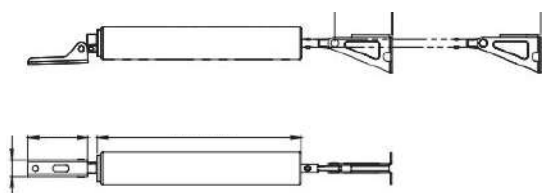

**TEMPERED
GLASS EXPERTS**

5200 NTE Mesa ST-D108, El Paso, TX

+1 915-257-1009

temperedglassexperts@gmail.com