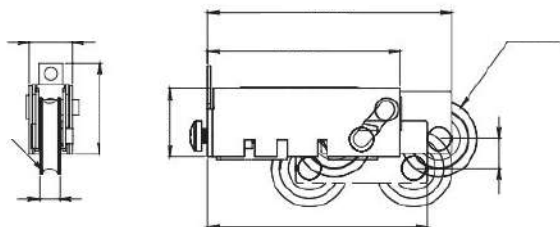

**TEMPERED
GLASS EXPERTS**

5200 NTE Mesa ST-D108, El Paso, TX

+1 915-257-1009

temperedglassexperts@gmail.com