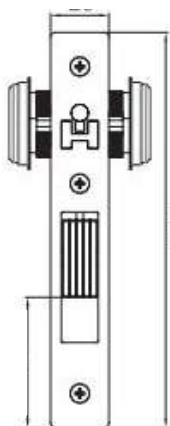

**TEMPERED
GLASS EXPERTS**

5200 NTE Mesa ST-D108, El Paso, TX

+1 915-257-1009

temperedglassexperts@gmail.com