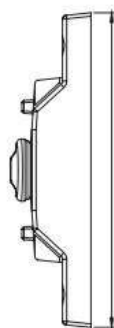

**TEMPERED
GLASS EXPERTS**

5200 NTE Mesa ST-D108, El Paso, TX

+1 915-257-1009

temperedglassexperts@gmail.com