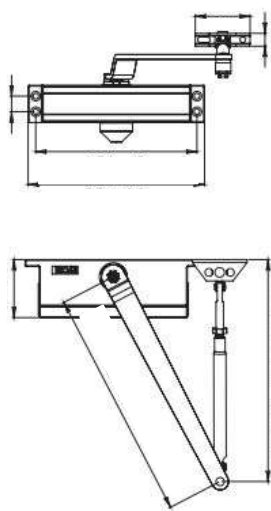

- Material: PVC
- Sales unit: 1 roll - 200m

**TEMPERED
GLASS EXPERTS**

5200 NTE Mesa ST-D108, El Paso, TX

+1 915-257-1009

temperedglassexperts@gmail.com

SKU: 1011

DOOR CLOSER RYOBI

Ryobi door closer model 8002, with a double valve to regulate closing speed and pressure. Laboratory tested for over 1,000,000 cycles.