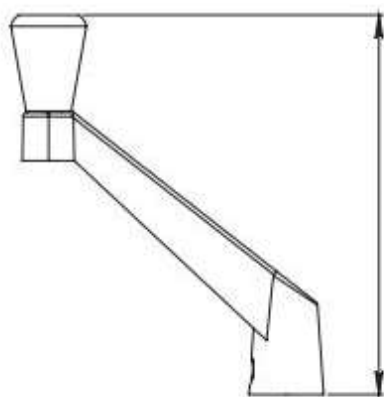

5200 NTE Mesa ST-D108, El Paso, TX

+1 915-257-1009

temperedglassexperts@gmail.com

SKU: 1141400

**4" CRANK ARM FOR
PROJECTION WINDOW ARM**

Crank arm for 4" and 9" projection window.

- Finishes: White, Gray, Black.
- Material: Zamak.
- Sales unit: 10 pieces.
- Attachments: Includes Allen wrench.