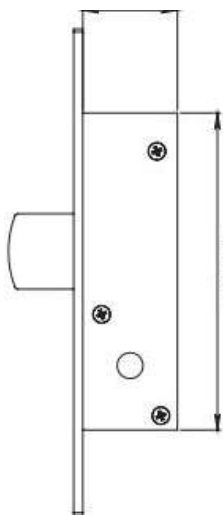

**TEMPERED
GLASS EXPERTS**

5200 NTE Mesa ST-D108, El Paso, TX

+1 915-257-1009

temperedglassexperts@gmail.com

SKU: 1131

DOOR LOCK MODEL 07

Deadbolts Lock 3" line, narrow four-key type.

- Finish: Beige, white, brown, champagne, shiny champagne, gray, bone, and black.
- Material: Galvanized steel body and tempered steel bolt.
- Sales unit: 30 pcs.
- Attachments: Includes strike, keys, and components for installation.