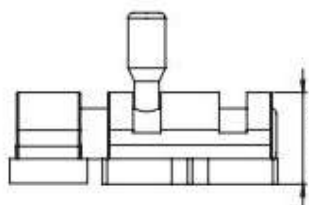

- Finish: Brown, Chrome, White, Gray, Black
- Material: Zamak body and bolt with a polypropylene base
- Sales unit: 10 pieces
- Special Features: Installation with stainless steel screw
- Attachments: Includes screws.