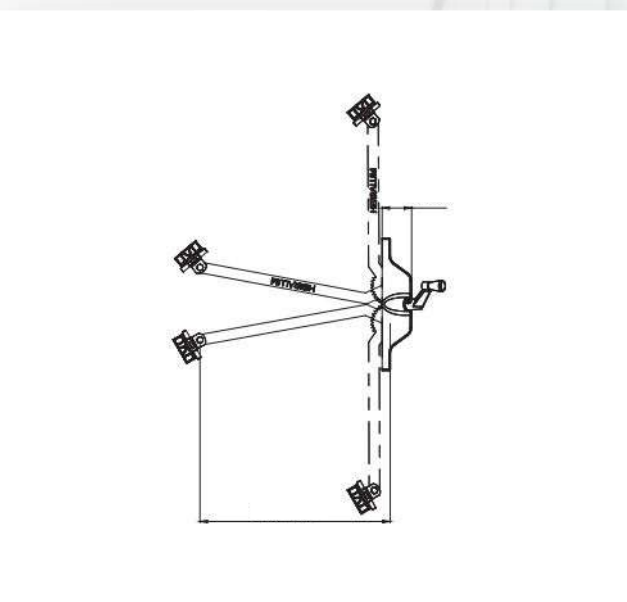

**TEMPERED
GLASS EXPERTS**

5200 NTE Mesa ST-D108, El Paso, TX

+1 915-257-1009

temperedglassexperts@gmail.com