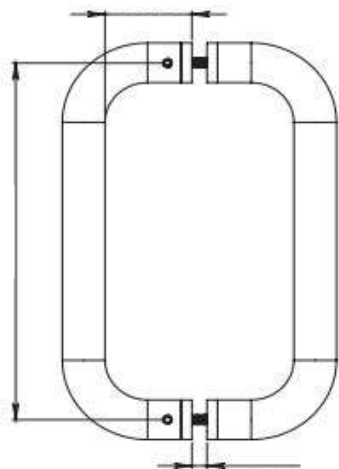

**TEMPERED
GLASS EXPERTS**

5200 NTE Mesa ST-D108, El Paso, TX

+1 915-257-1009

temperedglassexperts@gmail.com