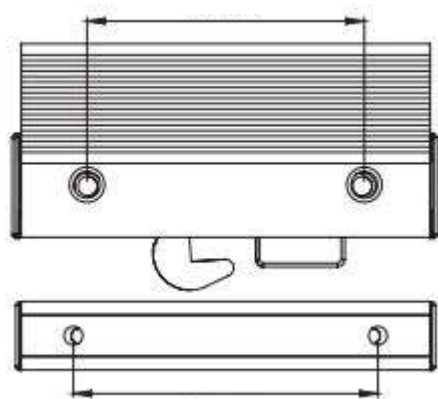

+1 915-257-1009

temperedglassexperts@gmail.com

SKU: 2021012

RIBBED SLIDE DOOR HANDLE

12 CM

Ribbed handle of 12cm for sliding doors, with interior lock like a parrot bolt and ribbed handle.

- Finishes: Natural, E200, E400, White
- Material: Aluminum 6063 T-5
- Sales unit: 25 pieces
- Special Features: Install with galvanized screw
- Attachments: Includes screws.