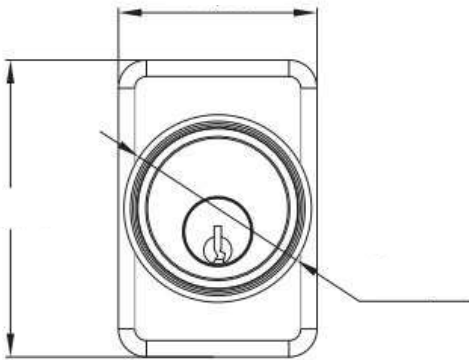

**TEMPERED
GLASS EXPERTS**

5200 NTE Mesa ST-D108, El Paso, TX

+1 915-257-1009

temperedglassexperts@gmail.com