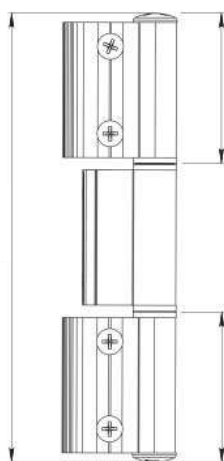

+1 915-257-1009

temperedglassexperts@gmail.com

SKU: 2296003

3 BLADE HINGE

Three-leaf hinge for swinging doors and windows from the Spanish 1400 series.

- Finishes: White, Gray, Black
- Material: Aluminum 6063 with a central steel axis
- Sales unit: 10 pieces
- Maximum Weight: 90 kg per pair
- Attachments: Includes screws.