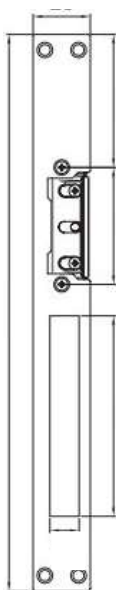

SKU: 2234

DOOR LOCK MODEL 11

Electric strike with adjustment for plate, for 12V DC or 24V AC power with a transformer; it can be connected to a switch or intercom to send an opening signal.

- Finish: Gray
- Material: Stainless steel plate.
- Sales unit: 1 pc.
- Special Features: Includes memory and strike for various lock sizes.
- Attention: Transformer not included, it is recommended to use 123401200. Compatible with plate 1099.

5200 NTE Mesa ST-D108, El Paso, TX

+1 915-257-1009

temperedglassexperts@gmail.com