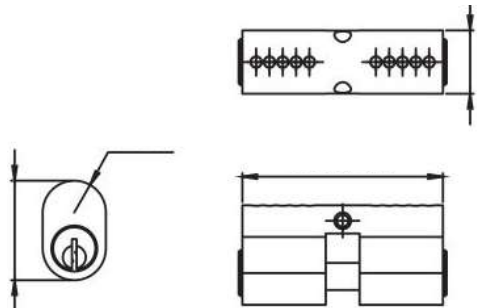

**TEMPERED
GLASS EXPERTS**

5200 NTE Mesa ST-D108, El Paso, TX

+1 915-257-1009

temperedglassexperts@gmail.com

SKU: 1096CIL

DOOR LOCK MODEL 03

**CYLINDER WITH KEY FOR SHEET
LOCK DOOR 1096**

**TEMPERED
GLASS EXPERTS**