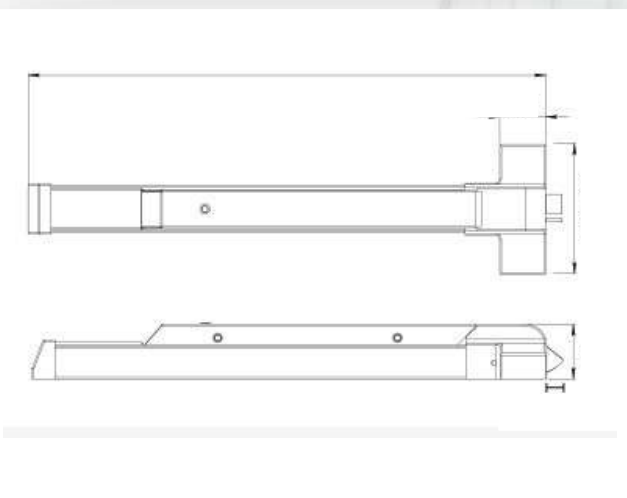

- Finish: Satin
- Material: Stainless Steel AISI 304
- Special Features: Available only in line measurements / Measurements in mm. The installation of a bar system per leaf is required.
- Sales unit: 1 kit

**TEMPERED
GLASS EXPERTS**

5200 NTE Mesa ST-D108, El Paso, TX

+1 915-257-1009

temperedglassexperts@gmail.com