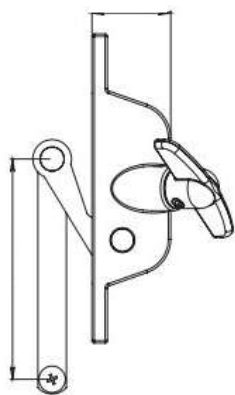

5200 NTE Mesa ST-D108, El Paso, TX

+1 915-257-1009

temperedglassexperts@gmail.com

SKU: 1040

WINDOW OPERATOR BUTTERFLY CRANK HANDLE

Luxury butterfly-type operator for louver.

- Finishes: White, Bronze, Brown, Champagne, Bone, Gray, Black.
- Material: Aluminum.
- Unit of Sale: 25 pieces.
- Special Features: Install with stainless steel screw.
- Attachments: Includes screws.