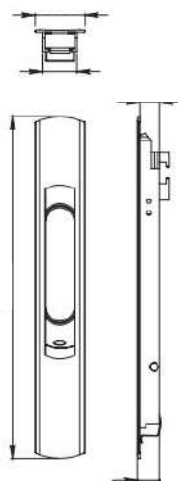

**TEMPERED
GLASS EXPERTS**

5200 NTE Mesa ST-D108, El Paso, TX

+1 915-257-1009

temperedglassexperts@gmail.com