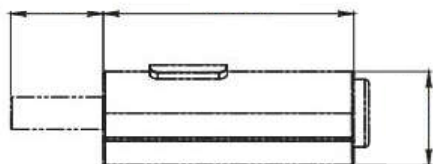

- Finishes: White and Black
- Material: Polypropylene
- Special Features: Install with 3/16" self-tapping screw, hardware not included.
- Sales unit: 1 piece

5200 NTE Mesa ST-D108, El Paso, TX

+1 915-257-1009