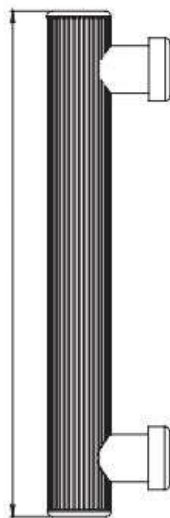

**TEMPERED
GLASS EXPERTS**

5200 NTE Mesa ST-D108, El Paso, TX

+1 915-257-1009

temperedglassexperts@gmail.com