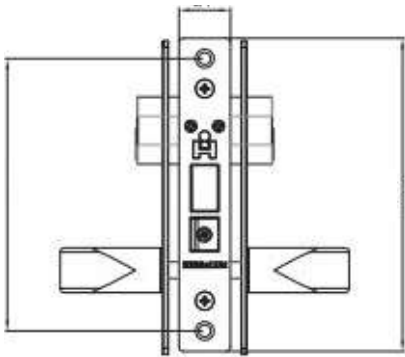

**TEMPERED
GLASS EXPERTS**

5200 NTE Mesa ST-D108, El Paso, TX

+1 915-257-1009

temperedglassexperts@gmail.com