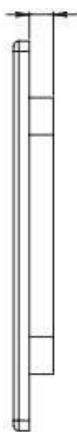

**TEMPERED
GLASS EXPERTS**

5200 NTE Mesa ST-D108, El Paso, TX

+1 915-257-1009

temperedglassexperts@gmail.com