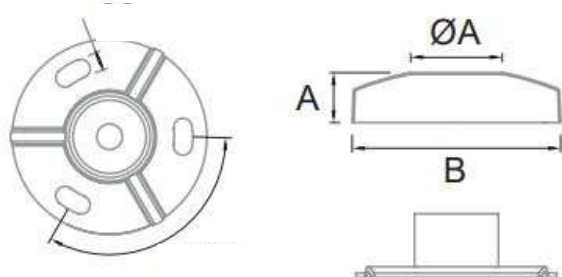

**TEMPERED
GLASS EXPERTS**

5200 NTE Mesa ST-D108, El Paso, TX

+1 915-257-1009

temperedglassexperts@gmail.com