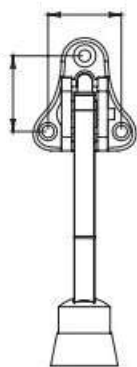

**TEMPERED
GLASS EXPERTS**

5200 NTE Mesa ST-D108, El Paso, TX

+1 915-257-1009

temperedglassexperts@gmail.com