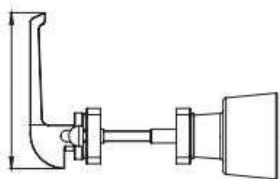

- Finishes: White, Brown, Gray, Black, Gold
- Material: Zamak
- Sales unit: 10 pieces
- Attachments: Includes screws and accessories for installation.
- Attention: Install with stainless steel screw.

**TEMPERED
GLASS EXPERTS**