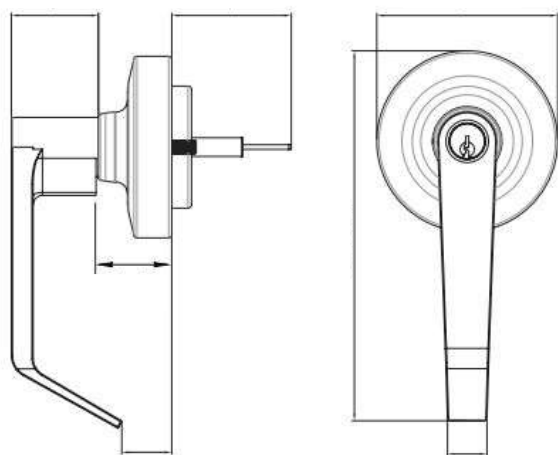

- Finish: Satin
- Material: Stainless Steel
- Attention: Do not use chlorine-based cleaners; it is recommended to use cleaner 138010100.
- Sales unit: 1 piece

**TEMPERED
GLASS EXPERTS**

5200 NTE Mesa ST-D108, El Paso, TX

+1 915-257-1009

temperedglassexperts@gmail.com