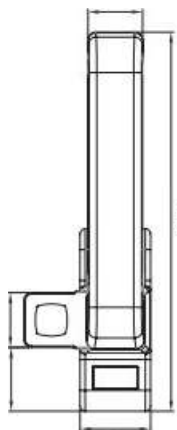

**TEMPERED
GLASS EXPERTS**

5200 NTE Mesa ST-D108, El Paso, TX

+1 915-257-1009

temperedglassexperts@gmail.com

SKU: 1232DER

DOOR LOCK SLIDE HANDLE 01

Mini embedded right handle, for 2" door profile, with integrated hook in the body.