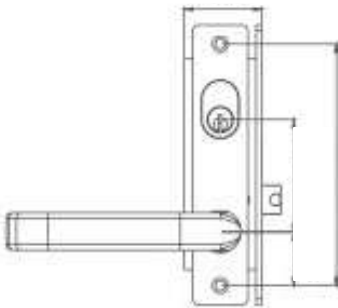

**TEMPERED
GLASS EXPERTS**

5200 NTE Mesa ST-D108, El Paso, TX

+1 915-257-1009

temperedglassexperts@gmail.com