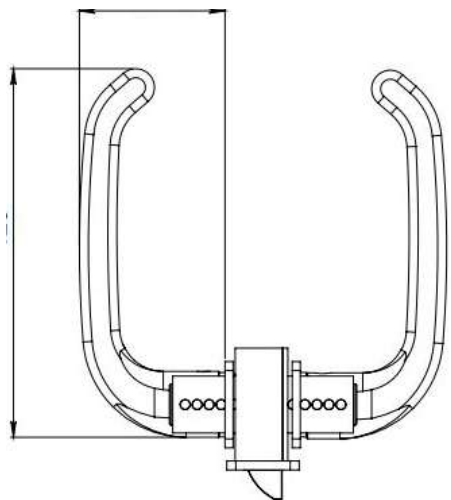

**TEMPERED
GLASS EXPERTS**

5200 NTE Mesa ST-D108, El Paso, TX

+1 915-257-1009

temperedglassexperts@gmail.com

SKU: 1096003

DOUBLE HANDLE PLATE EUROPEAN TYPE FOR ALUMINUM

Himalaya double-handle lock, with key-to-key cylinder for doors with aluminum profile. Ergonomic handles and optimized design for better fixation of the opening and closing mechanism, preventing handles from loosening or screws from getting loose.