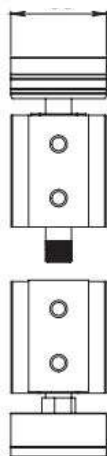

**TEMPERED
GLASS EXPERTS**

5200 NTE Mesa ST-D108, El Paso, TX

+1 915-257-1009

temperedglassexperts@gmail.com