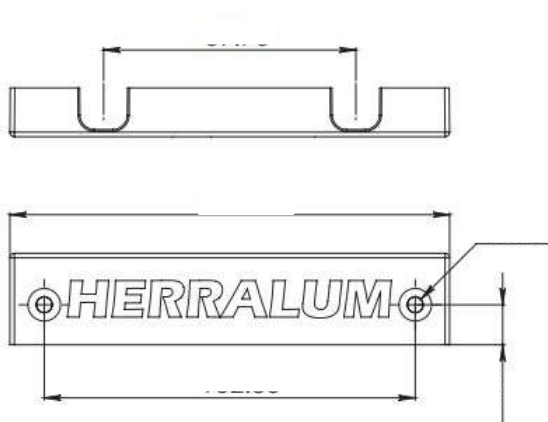

**TEMPERED
GLASS EXPERTS**

5200 NTE Mesa ST-D108, El Paso, TX

+1 915-257-1009

temperedglassexperts@gmail.com