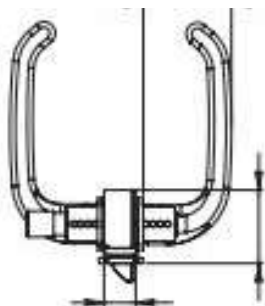

**TEMPERED
GLASS EXPERTS**

5200 NTE Mesa ST-D108, El Paso, TX

+1 915-257-1009

temperedglassexperts@gmail.com

SKU: 1285

DOOR LOCK MODEL 10

Guadalajara double plate European type handle, for aluminum lines Traditional, Eurovent or Spanish. With cylinder solid brass, high keys safety, cylinder holder and covers, already includes handles and installation plates.