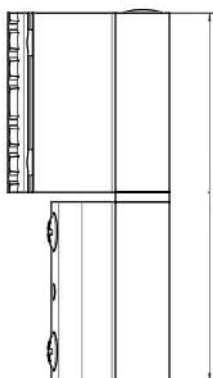

- Finishes: White, gray, and black
- Material: Stainless Steel
- Sales unit: 50 pieces

**TEMPERED
GLASS EXPERTS**

5200 NTE Mesa ST-D108, El Paso, TX

+1 915-257-1009

temperedglassexperts@gmail.com