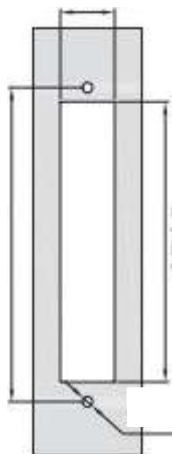

**TEMPERED
GLASS EXPERTS**

5200 NTE Mesa ST-D108, El Paso, TX

+1 915-257-1009

temperedglassexperts@gmail.com