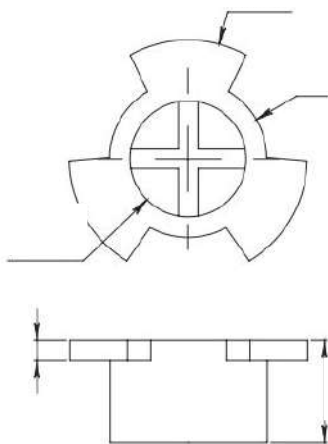

**TEMPERED
GLASS EXPERTS**

5200 NTE Mesa ST-D108, El Paso, TX

+1 915-257-1009

temperedglassexperts@gmail.com