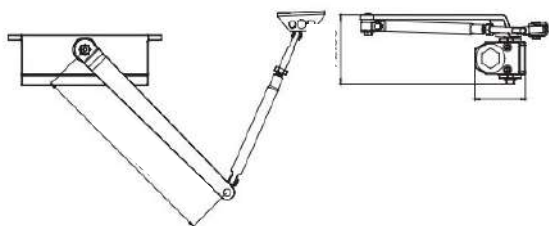

+1 915-257-1009

temperedglassexperts@gmail.com

SKU: 1013085

HERRALUM DOOR CLOSER ADJUSTABLE

Herralum door closer. Laboratory tested for over 500,000 cycles.

- Finishes: White, Brown, Gray
- Material: Carbon Steel
- Sales unit: 10 pieces
- Special Features: ISO-9002 Certification. Certificate No. A5324.
- Maximum Weight: Adjustable from 60 to 85kg.