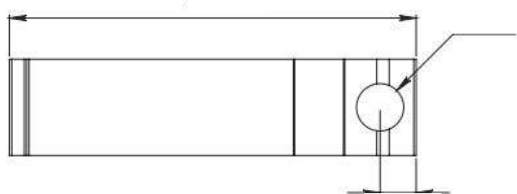

**TEMPERED
GLASS EXPERTS**

5200 NTE Mesa ST-D108, El Paso, TX

+1 915-257-1009

temperedglassexperts@gmail.com