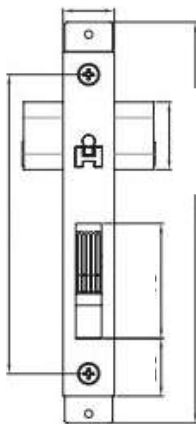

SKU: 1132

DOOR LOCK MODEL 08

- Finish: White, brown, gray, and bone.
- Material: Galvanized steel body and stainless steel lids.
- Sales unit: 20 pcs.
- Attachments: Includes strike plate, keys, and components for installation.

**TEMPERED
GLASS EXPERTS**

5200 NTE Mesa ST-D108, El Paso, TX

+1 915-257-1009

temperedglassexperts@gmail.com