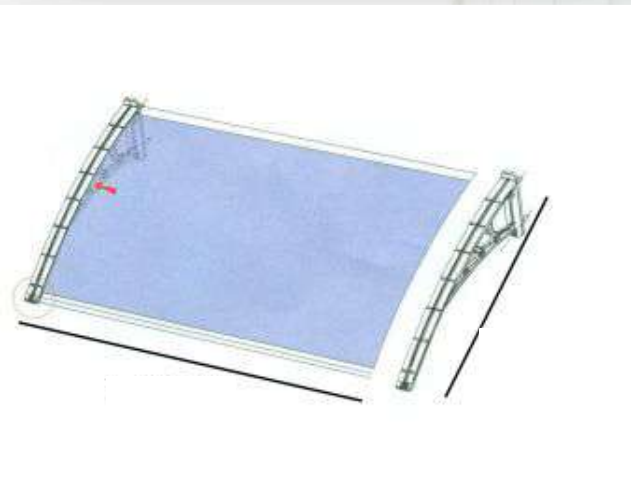

**TEMPERED
GLASS EXPERTS**

5200 NTE Mesa ST-D108, El Paso, TX

+1 915-257-1009

temperedglassexperts@gmail.com