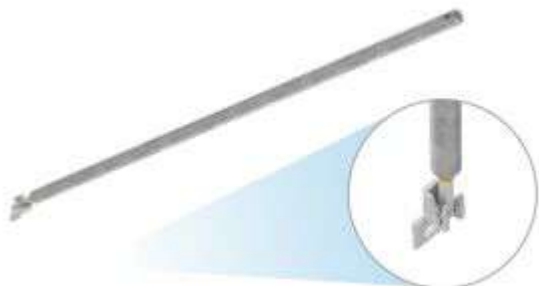

+1 915-257-1009

temperedglassexperts@gmail.com

SKU: 1090

WINDOW BALANCE WITH INTEGRATED LOCK

18", 20", 24", 28", and 30"
rocker for sliding window. *With
integrated lock.

- Finishes: Galvanized.
- Material: Steel sheet.
- Sales unit: 25 sets.
- Load capacity: 13.5 kg per pair.