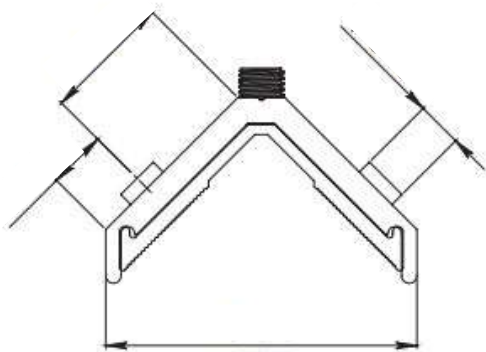

**TEMPERED
GLASS EXPERTS**

5200 NTE Mesa ST-D108, El Paso, TX

+1 915-257-1009

temperedglassexperts@gmail.com

SKU: 204804600

ALUMINUM PILASTER JOINT FOR DOOR

Teton blade bracket for the 4600 series.

- Finishes: Natural Extrusion
- Material: Aluminum
- Sales unit: 10 pieces