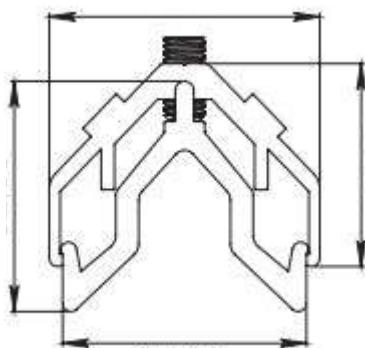

**TEMPERED
GLASS EXPERTS**

5200 NTE Mesa ST-D108, El Paso, TX

+1 915-257-1009

temperedglassexperts@gmail.com