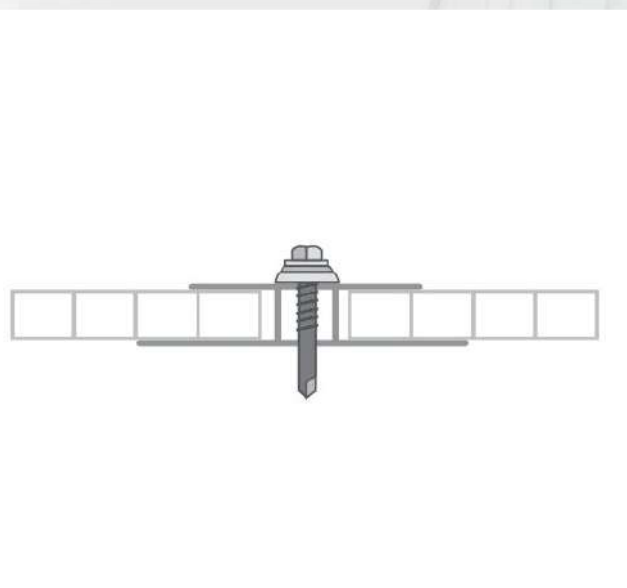

SKU: 1216

POLYCARBONATE H-CHANNEL TYPE

“H” type polycarbonate profile,
6.10m and 12.20m long, for
6mm thick sheet.

- Finishes: Transparent.
- Unit of Sale: 20 pieces.

**TEMPERED
GLASS EXPERTS**

5200 NTE Mesa ST-D108, El Paso, TX