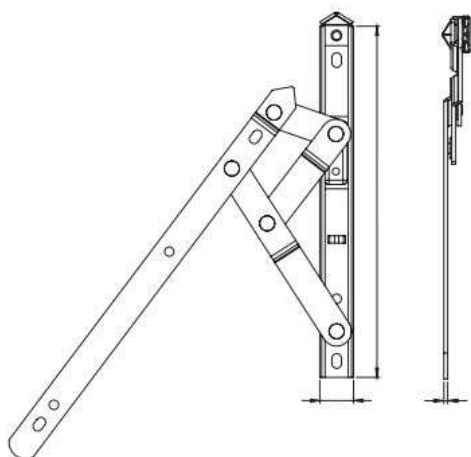

**TEMPERED
GLASS EXPERTS**

5200 NTE Mesa ST-D108, El Paso, TX

+1 915-257-1009

temperedglassexperts@gmail.com

SKU: 1024

ARM FOR A PROJECTION WINDOW

Projection window arm for 6", 8", 12", 16", 20", and 24".

Maximum Height 6 inches (152.4mm) 8 inches (203.2mm)
12 inches (304.8mm) 16 inches (406.4mm) 20 inches (508mm)
24 inches (609.6mm)