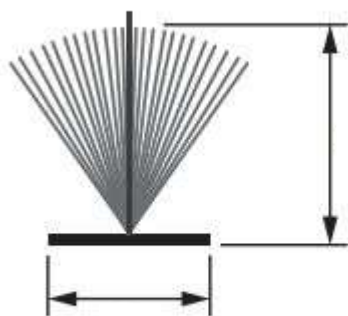

**TEMPERED
GLASS EXPERTS**

5200 NTE Mesa ST-D108, El Paso, TX

+1 915-257-1009

temperedglassexperts@gmail.com