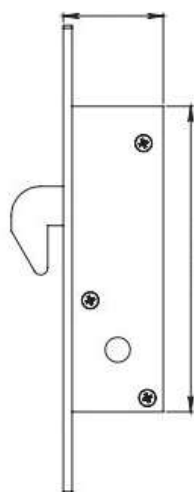

**TEMPERED
GLASS EXPERTS**

5200 NTE Mesa ST-D108, El Paso, TX

+1 915-257-1009

temperedglassexperts@gmail.com

SKU: 1133

DOOR LOCK HOOK PLATE FOR 3" LINE, NARROW

- Finish: Beige, white, bronze, brown, champagne, shiny champagne, chrome, gray, bone, and black.
- Material: Sheet metal body and stainless steel lids.
- Sales unit: 30 pcs.
- Attachments: Includes strike, keys, and components for installation.