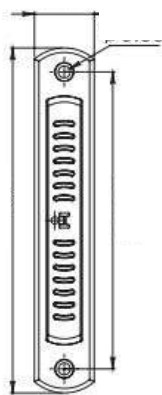

**TEMPERED
GLASS EXPERTS**

5200 NTE Mesa ST-D108, El Paso, TX

+1 915-257-1009

temperedglassexperts@gmail.com

SKU: 2195

DOOR LOCK SLIDE HANDLE 11

Handle with recessed finger pull, for screens, sliding doors, or windows.