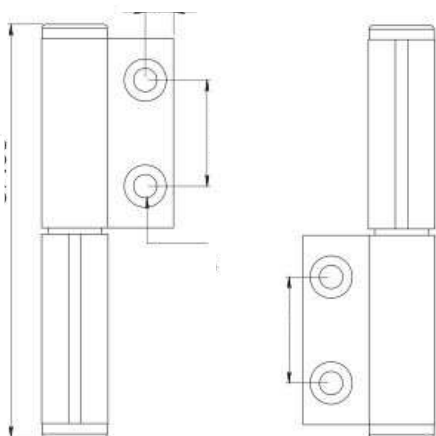

**TEMPERED
GLASS EXPERTS**

5200 NTE Mesa ST-D108, El Paso, TX

+1 915-257-1009

temperedglassexperts@gmail.com