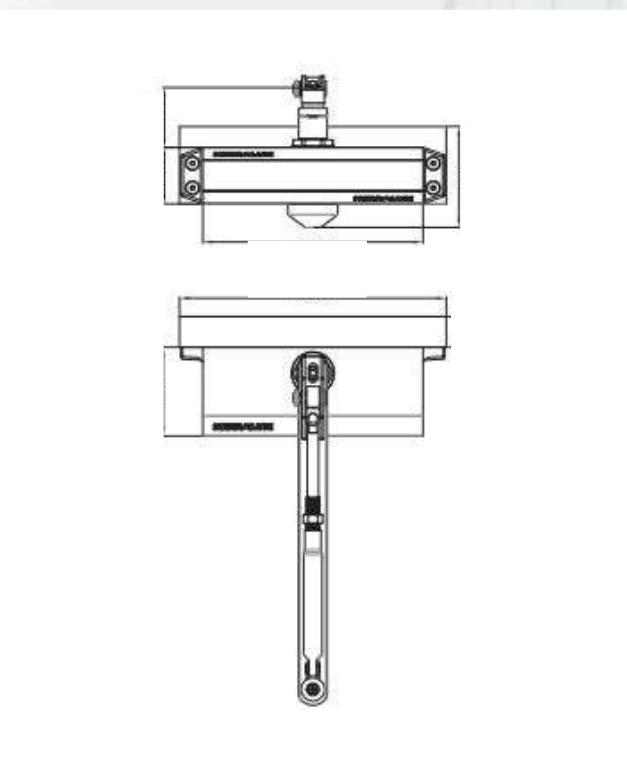

- Finishes: Gray
- Material: Carbon steel
- Sales unit: 1 piece
- Attachments: Includes screws, Allen keys, plastic decorative cover, and seals.
- Special Features: Specifically designed for closing and opening glass doors.
- Maximum Weight: 65 to 85kg.
- Maximum Width: Recommended 1.10m
- Maximum Height: Recommended 2.30m
- Glass Thickness: 8 to 10 mm thickness.

TEMPERED
GLASS EXPERTS

5200 NTE Mesa ST-D108, El Paso, TX

+1 915-257-1009

temperedglassexperts@gmail.com