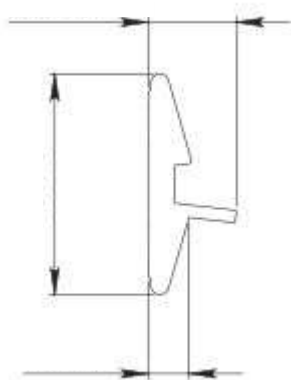

 **TEMPERED
GLASS EXPERTS**

5200 NTE Mesa ST-D108, El Paso, TX

+1 915-257-1009

temperedglassexperts@gmail.com

SKU: 2056000

PLATE FOR PUSH BAR

Aluminum plate, 50cm long, for push bar 2056100 and 2056120.

- Finish: White, E200, E400, Natural
- Material: Aluminum 6063 T-5
- Special Features: Consult more finishes with your sales advisor.
- Sales unit: 5 pieces