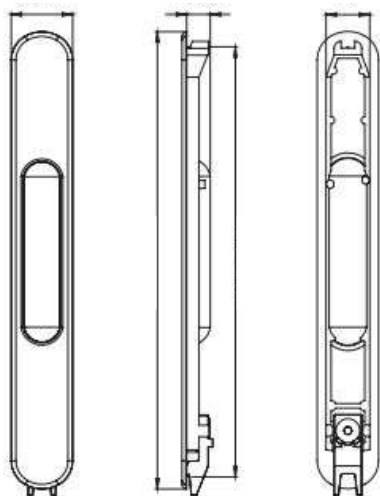

**TEMPERED
GLASS EXPERTS**

5200 NTE Mesa ST-D108, El Paso, TX

+1 915-257-1009

temperedglassexperts@gmail.com

SKU: 1024

ARM FOR A PROJECTION WINDOW

Projection window arm for 6", 8", 12", 16", 20", and 24".

Maximum Height 6 inches (152.4mm) 8 inches (203.2mm)
12 inches (304.8mm) 16 inches (406.4mm) 20 inches (508mm)
24 inches (609.6mm)