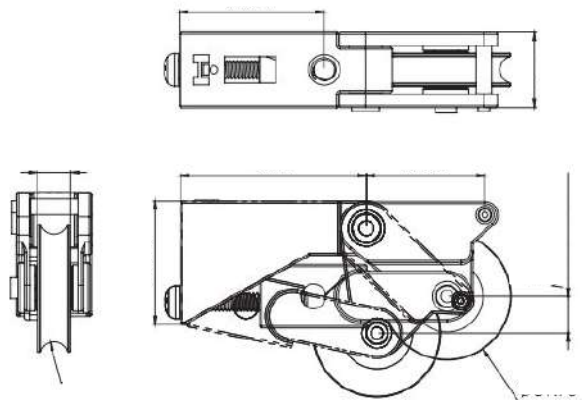

**TEMPERED
GLASS EXPERTS**

5200 NTE Mesa ST-D108, El Paso, TX

+1 915-257-1009

temperedglassexperts@gmail.com