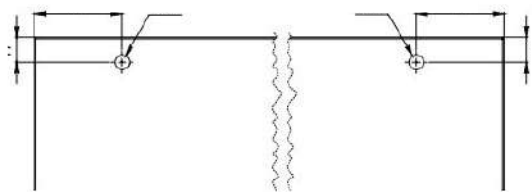

**TEMPERED
GLASS EXPERTS**

5200 NTE Mesa ST-D108, El Paso, TX

+1 915-257-1009

temperedglassexperts@gmail.com