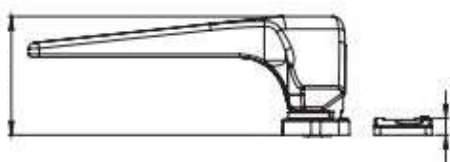

+1 915-257-1009

temperedglassexperts@gmail.com

SKU: 2024DER

RIGHT HANDLE FOR PROJECTION WINDOW

Projection window handle,
suitable for right or left side.

- Finishes: White, Brown, Gray, Black
- Material: Zamak
- Sales unit: 10 pieces
- Special Features: Installation with stainless steel screw
- Attachments: *Includes screws and set of shims to adjust the closure.