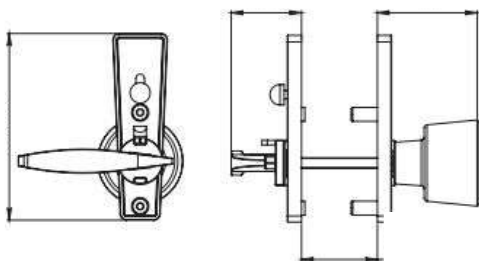

- Finishes: White, Brown, Gray, Black, Gold
- Material: Zamak
- Sales unit: 10 pieces
- Attachments: Includes screws and accessories for installation.
- Attention: Install with stainless steel screw.

**TEMPERED
GLASS EXPERTS**