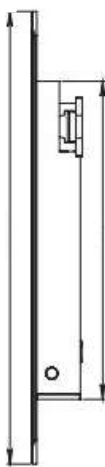

TEMPERED
GLASS EXPERTS

5200 NTE Mesa ST-D108, El Paso, TX

+1 915-257-1009

temperedglassexperts@gmail.com