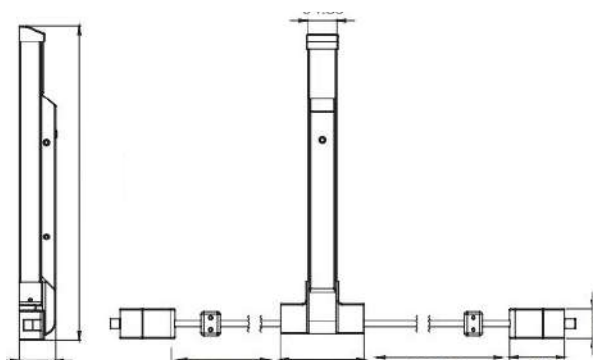

UNIVERSAL TYPE ANTI-PANIC BAR

Universal panic bar (Right or left) with upper and lower bolts, for emergency doors and solid metal or wood doors. Designed for single or double installation. ** The bar is adjustable to the measurements of your door.

- Finish: Satin
- Material: Stainless Steel AISI 304
- Special Features: Available only in line sizes / Measurements in mm. Installation of a bar system per leaf is required.
- Sales unit: 1 piece