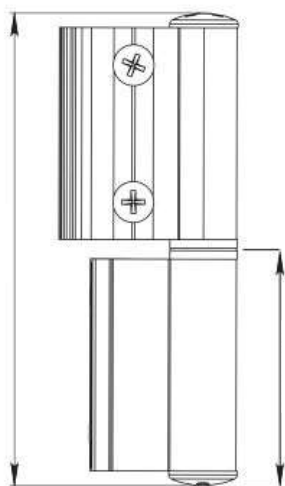

- Finishes: White, Gray, Black
- Material: Aluminum 6063 with a central steel shaft
- Sales unit: 10 pieces
- Maximum Weight: 75 kg per pair
- Attachments: Includes screws.

TEMPERED
GLASS EXPERTS

5200 NTE Mesa ST-D108, El Paso, TX

+1 915-257-1009

temperedglassexperts@gmail.com