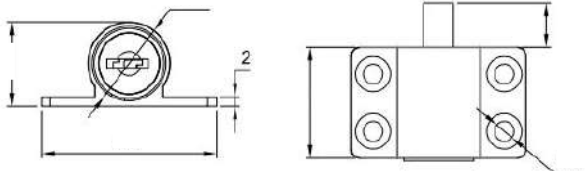

SKU: 1057001

SLIDING WINDOW LOCK KEY PUSH

Secure sliding windows with aluminum profiles. A useful product, easy to install.

- Finishes: White, Chrome, Black.
- Material: Zamak, Aluminum.
- Sales unit: 10 pieces.
- Special Features: Install with screws.
- Attachments: Comes with screws and their corresponding counters.