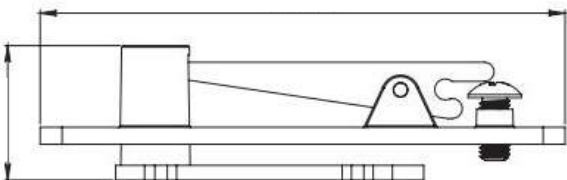

**TEMPERED
GLASS EXPERTS**

5200 NTE Mesa ST-D108, El Paso, TX

+1 915-257-1009

temperedglassexperts@gmail.com