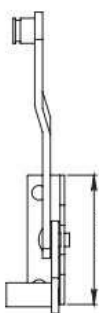

5200 NTE Mesa ST-D108, El Paso, TX

+1 915-257-1009

temperedglassexperts@gmail.com

SKU: 2047

LOUVER OPERATOR ECONOMIC

Economical single-type operator, for louver, includes padlock.

*Screws not included.

- Finishes: White, E100, E200, E400, Bright Gold, Natural.
- Material: Aluminum.
- Sales unit: 50 pieces.
- Special Features: Install with screw or pop rivet.