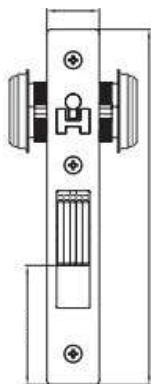

**TEMPERED
GLASS EXPERTS**

5200 NTE Mesa ST-D108, El Paso, TX

+1 915-257-1009

temperedglassexperts@gmail.com