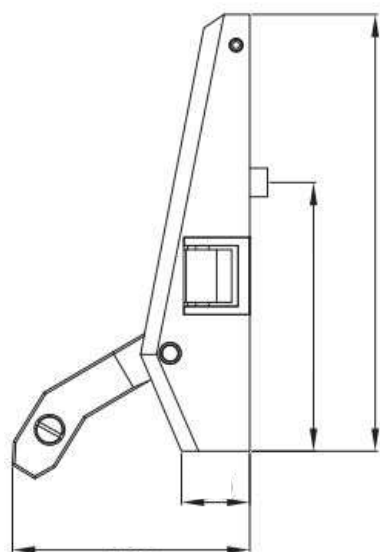

- Finish: Gray, brown, and white
- Material: Zamak
- Attachments: Includes strike plate and screws.
- Sales unit: 1 piece

TEMPERED
GLASS EXPERTS

5200 NTE Mesa ST-D108, El Paso, TX

+1 915-257-1009

temperedglassexperts@gmail.com