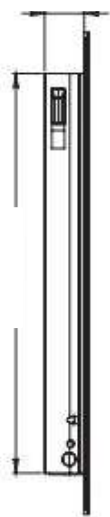

+1 915-257-1009

temperedglassexperts@gmail.com

SKU: 2193

DOOR LOCK SLIDE HANDLE 10

Flush-mounted Progress handle with trigger and latch, automatic and manual type, narrow design, for Eurovent Cuprum's sliding series 70 and 100, and traditional sliding line of 2" and 3".