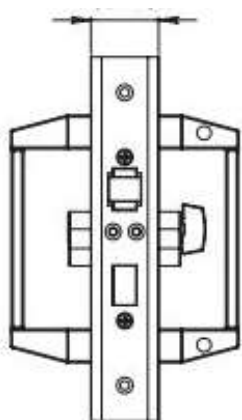

- Material: Tropicalized steel inner body, internal components made of stainless steel, chrome-plated zamak handles, and natural anodized aluminum lids.
- Sales unit: 1 pc.
- Special Features: Plate designed under the standard of educational physical infrastructure.
- Attachments: Includes key set and stainless steel screws.