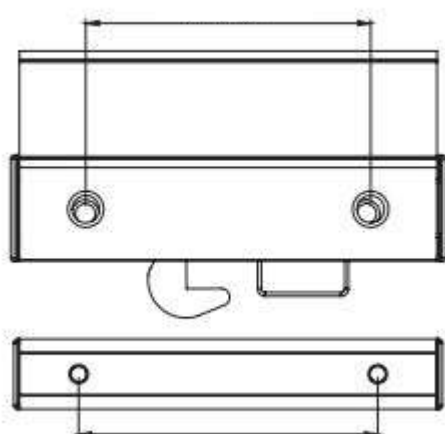

**TEMPERED
GLASS EXPERTS**

5200 NTE Mesa ST-D108, El Paso, TX

+1 915-257-1009

temperedglassexperts@gmail.com

SKU: 2020012

ECONOMICAL SLIDE DOOR HANDLE 12 CM

Economical 12cm handle for sliding doors, with internal latch-type bolt and smooth handle with brown Formica cover.