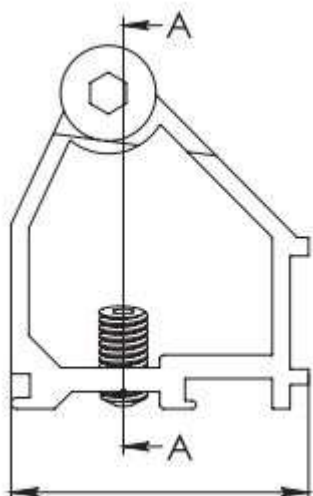

**TEMPERED
GLASS EXPERTS**

5200 NTE Mesa ST-D108, El Paso, TX

+1 915-257-1009

temperedglassexperts@gmail.com

SKU: 1721

PLAIN PLASTIC EMBOSSED SHEET

Herralum plastic sheets are made of 3mm thick high-quality polystyrene, known for their versatility in design, color, and texture. They are widely used in the construction, interior design, and home improvement sectors. Available in sizes 1.80x0.70m, 1.80x0.80m, 1.80x1.00m, 1.80x1.20m.