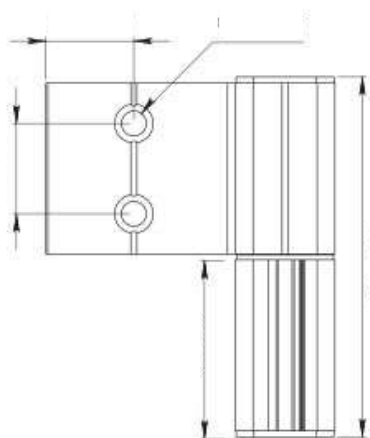

+1 915-257-1009

temperedglassexperts@gmail.com

SKU: 2177

HINGE FOR SWING DOOR OR WINDOW

Hinge for Eurovent series 50 swing door.

- Finishes: White, Gray, Brown, Black
- Material: Aluminum
- Sales unit: 10 pieces
- Maximum Weight: 50 kg per pair
- Attachments: Includes screws.