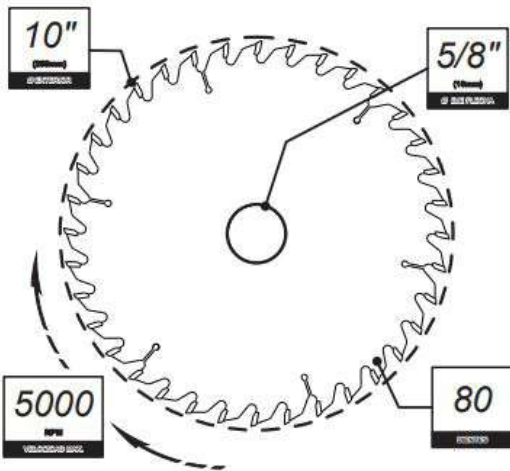

**TEMPERED
GLASS EXPERTS**

5200 NTE Mesa ST-D108, El Paso, TX

+1 915-257-1009

temperedglassexperts@gmail.com

SKU: 1043

**ALUMINUM RIVET 1/8" X
5/16"**

Aluminum rivet 1/8" x 5/16"
Thickness 1/8" Length 5/16"