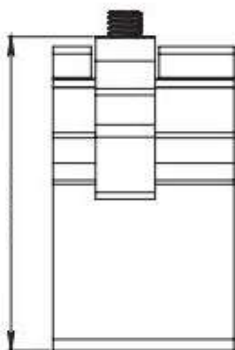

temperedglassexperts@gmail.com

SKU: 204803100

**OPPRESSOR ALUMINUM
SQUARE**

Aluminum bracket for 1400
series door.

- Finishes: Natural Extrusion
- Material: Aluminum with stainless steel clamp
- Sales unit: 10 pieces