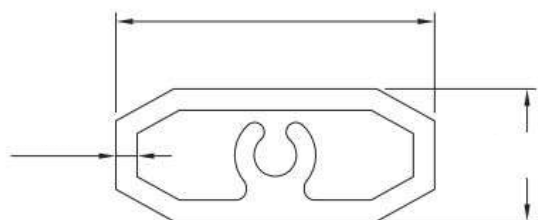

+1 915-257-1009

temperedglassexperts@gmail.com

SKU: 2150

ALUMINUM BAR FOR ANTI-PANIC DOOR BAR

1.20m actuating aluminum bar
for panic bars 1023 and 1029.

- Finish: Gray, Brown, White
- Material: Extruded aluminum alloy 6063 T-5
- Sales unit: 1 piece