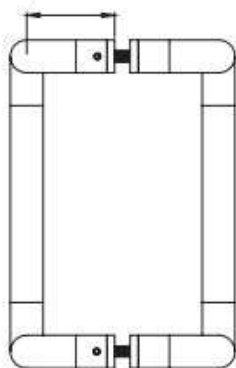

+1 915-257-1009

temperedglassexperts@gmail.com

SKU: 2201

CURVED TYPE HANDLE

Curved handle in 1" tubular form for swinging or sliding doors, with zamak plugs for the fixing system.

- Finishes: White, Gray, Brown, Black.
- Material: 1" aluminum tube.
- Sales unit: 5 pieces.