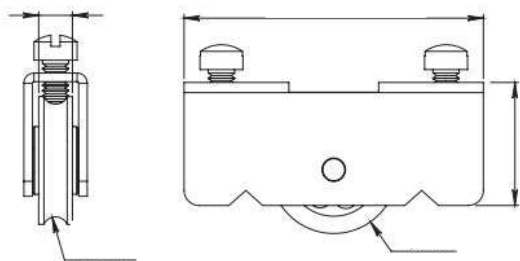

**TEMPERED
GLASS EXPERTS**

5200 NTE Mesa ST-D108, El Paso, TX

+1 915-257-1009

temperedglassexperts@gmail.com