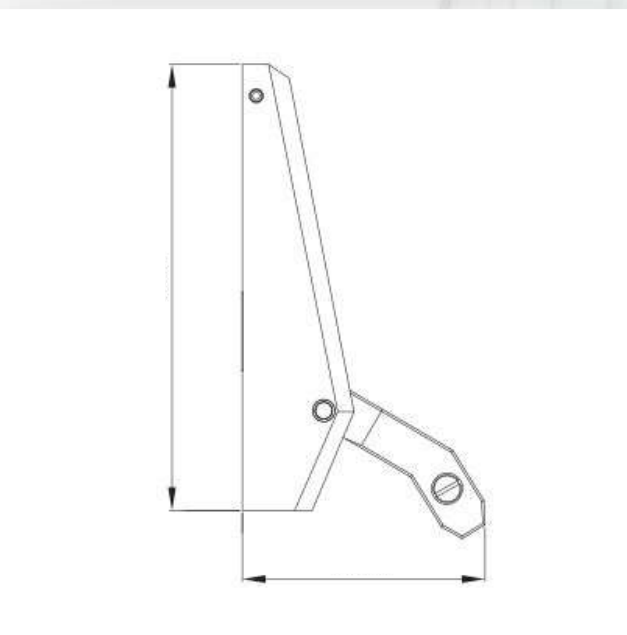

- Finish: Gray, brown, and white
- Material: Zamak
- Attachments: Includes bar system with upper and lower steel pins and screws.
- Sales unit: 1 piece

**TEMPERED
GLASS EXPERTS**

5200 NTE Mesa ST-D108, El Paso, TX

+1 915-257-1009

temperedglassexperts@gmail.com