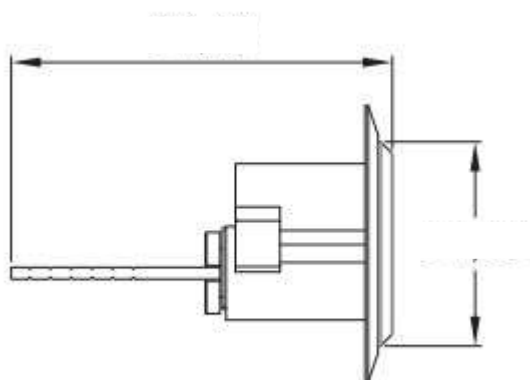

1-inch cylinder for panic bar
1023. *Optional accessory.

- Finish: Gray, brown, and white
- Material: Zamak and Tropicalized Steel
- Attachments: Includes keys.
- Sales unit: 1 piece

**TEMPERED
GLASS EXPERTS**