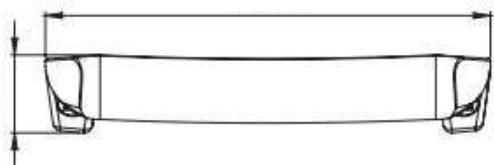

SKU: 2131

WINDOW HANDLE WITHOUT HOOK

Economical handle for 1-1/2" C-Light sliding window. It features a window frame anchoring system. *Screws not included.

- Finishes: White, E200, E400, Natural
- Material: Aluminum 6063 T-5
- Sales unit: 50 pieces
- Special Features: Install with pop anchor.

5200 NTE Mesa ST-D108, El Paso, TX

+1 915-257-1009

temperedglassexperts@gmail.com

SKU: 2145

DOOR LOCK SLIDE HANDLE 08

Pull handle Coahuila
European-style GN-133, for
sliding or swinging doors and
windows. Traditional and
Eurovent line.