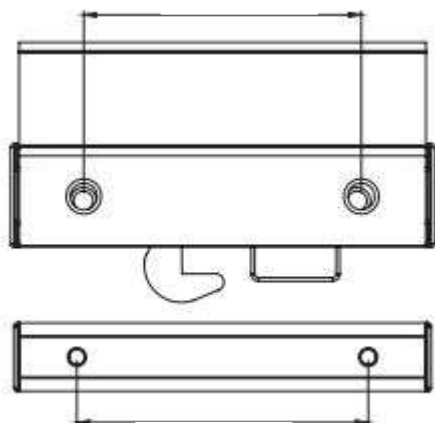

SKU: 2023012

DOOR LOCK SLIDE HANDLE 07

Economical 12cm handle for sliding doors, with interior lock like a perico bolt and smooth handle with black Formica cover.

- Finishes: White, Natural
- Material: Aluminum 6063 T-5
- Sales unit: 25 pieces
- Special Features: Install with galvanized screw.
- Attachments: Includes screws.