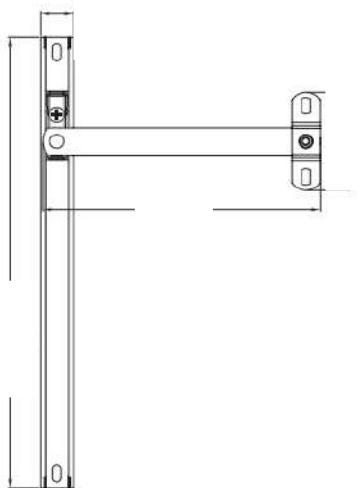

**TEMPERED
GLASS EXPERTS**

5200 NTE Mesa ST-D108, El Paso, TX

+1 915-257-1009

temperedglassexperts@gmail.com