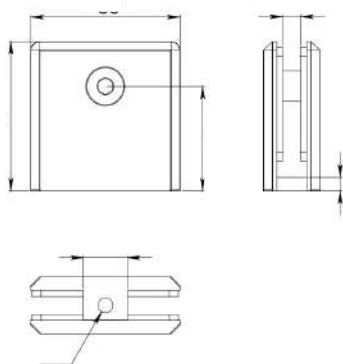

- Finish: Satin
- Material: Stainless Steel AISI 304
- Special Features: Do not use chlorine-based cleaners, it is recommended to use cleaner 138010100.
- Sales unit: 10 pieces
- Attachments: Includes screws.
- Maximum Weight: 25kg per piece thickness for glass with a thickness of 6 to 10mm.