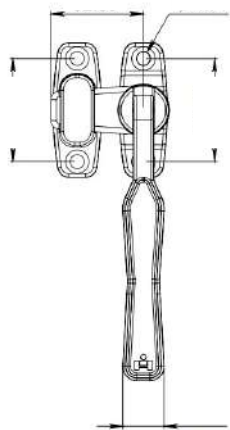

TEMPERED
GLASS EXPERTS

5200 NTE Mesa ST-D108, El Paso, TX

+1 915-257-1009

temperedglassexperts@gmail.com