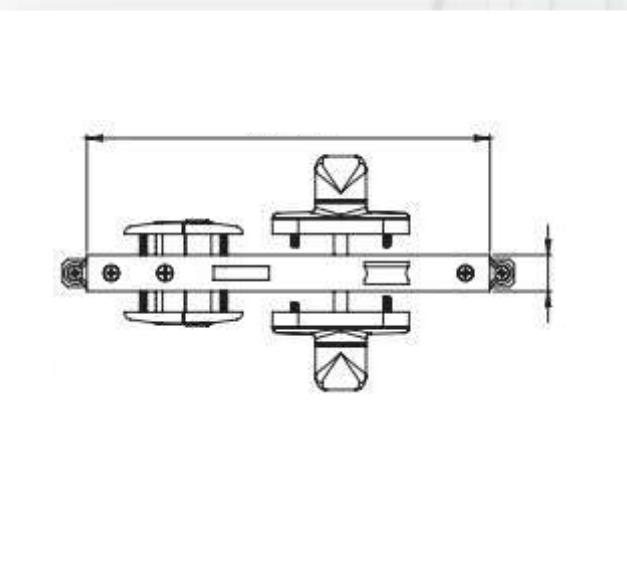

**TEMPERED
GLASS EXPERTS**

5200 NTE Mesa ST-D108, El Paso, TX

+1 915-257-1009

temperedglassexperts@gmail.com