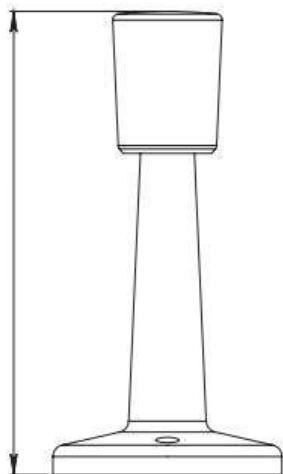

**TEMPERED
GLASS EXPERTS**

5200 NTE Mesa ST-D108, El Paso, TX

+1 915-257-1009

temperedglassexperts@gmail.com