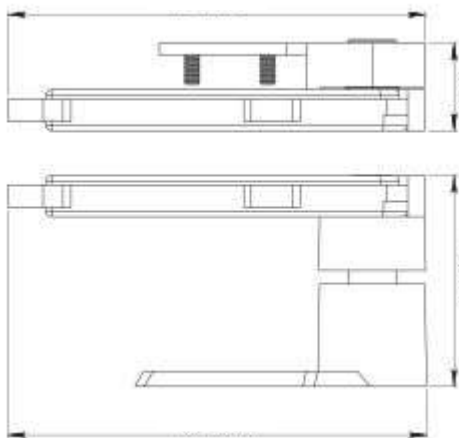

TEMPERED
GLASS EXPERTS

5200 NTE Mesa ST-D108, El Paso, TX

+1 915-257-1009

temperedglassexperts@gmail.com