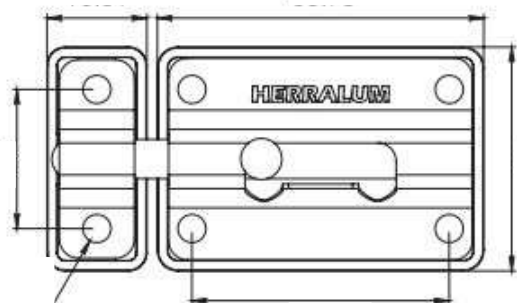

TEMPERED
GLASS EXPERTS

5200 NTE Mesa ST-D108, El Paso, TX

+1 915-257-1009

temperedglassexperts@gmail.com