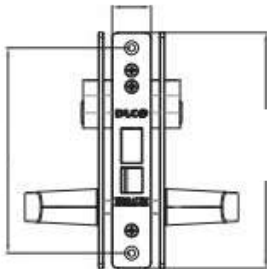

**TEMPERED
GLASS EXPERTS**

5200 NTE Mesa ST-D108, El Paso, TX

+1 915-257-1009

temperedglassexperts@gmail.com

SKU: 1096003

DOUBLE HANDLE PLATE EUROPEAN TYPE FOR ALUMINUM

Himalaya double-handle lock, with key-to-key cylinder for doors with aluminum profile. Ergonomic handles and optimized design for better fixation of the opening and closing mechanism, preventing handles from loosening or screws from getting loose.