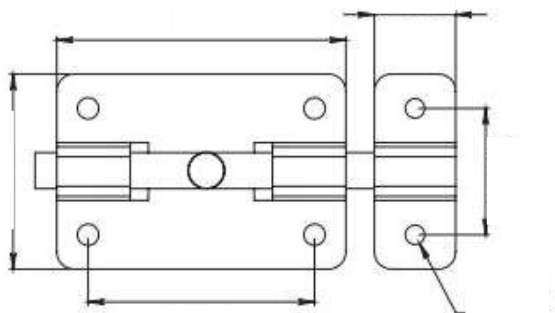

**TEMPERED
GLASS EXPERTS**

5200 NTE Mesa ST-D108, El Paso, TX

+1 915-257-1009

temperedglassexperts@gmail.com